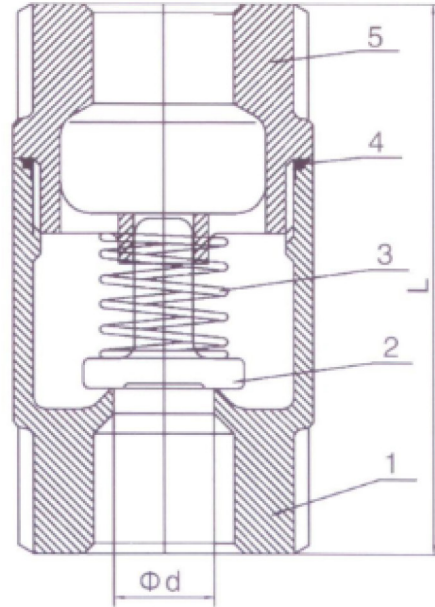

CVSBSPLIT

**SPRING-LOADED STAINLESS STEEL CHECK VALVE WITH THREADED CONNECTION**

**DIMENSIONS**

UNIT: mm

SIZE	3/8"	1/2"	3/4"	1"	1 1/4"	1 1/2"	2"
d	10	15	20	25	32	40	50
L	55	55	60	70	80	85	100

ITEM	PARTS	QUANTITY	MATERIAL
1	BODY	1	CF8M
2	DISC	1	CF8M
3	SPRING	1	316
4	JOINT GASKET	1	PTFE
5	CAP	1	CF8M